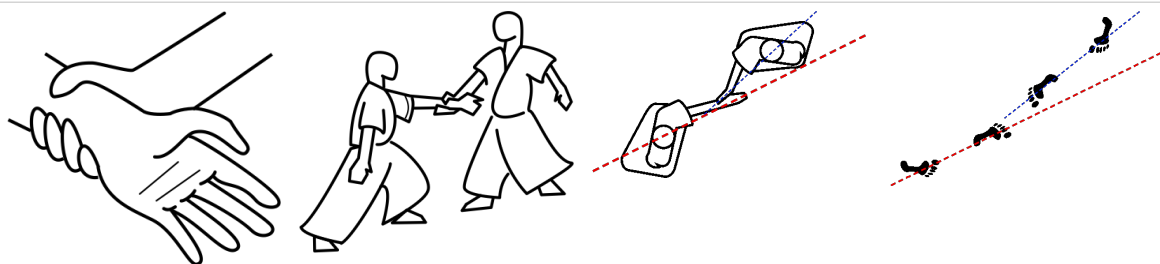

Ai hanmi Katate dori

for Ikkyo, Irimi nage, etc.

Ai hanmi Katate dori, second form

for Shiho nage, Kote gaeshi, etc.

Gyaku hanmi Katate dori

for Shiho nage, Tenchi nage, etc.

Gokyu (5th kyu)

Tachi Waza			
	Attacks	Pins	Throws
Gyaku Hanmi	Katate Dori		Tenchi Nage Shiho Nage
Ai Hanmi	Shomen Uchi	Ikkyo	Irimi Nage
	Katate Dori	Ikkyo	Irimi Nage Shiho Nage